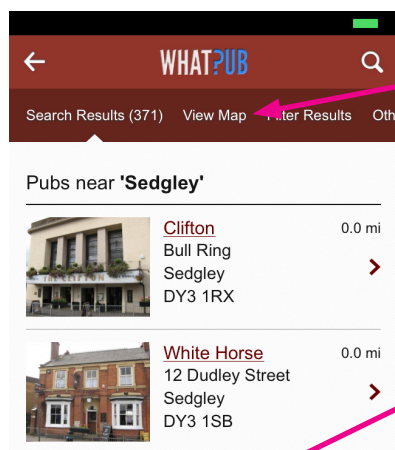

Using whatpub.com On A Mobile Device

A Very Rough & Unauthorised Guide

Tap For Main Menu

Tap for Nearby Pubs

Enter Search Here

- Main menu
- Quick Search
- Search
- About
- Feedback
- FAQs
- Members
- Logout

- Results Menu
- Search Results (#)
- View Map
- Filter Results
- Other Suggestions

Navigate using the back button

New Search

- Pub Info Menu
- About
- View Map
- *Submit Beer Scores
- Beers (#)
- Features (#)
- Facilities (#)
- Nearby Pubs (#)