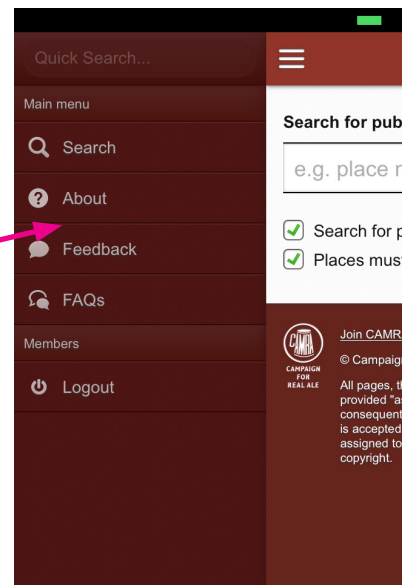

Using whatpub.com On A Mobile Device

A Very Rough & Unauthorised Guide

Tap For Main Menu

Tap for Nearby Pubs

Enter Search Here

- Main menu
- Quick Search
- Search
- About
- Feedback
- FAQs
- Members
- Logout

- Results Menu
- Search Results (#)
- View Map
- Filter Results
- Other Suggestions

Navigate using the back button

New Search

- Pub Info Menu
- About
- View Map
- *Submit Beer Scores
- Beers (#)
- Features (#)
- Facilities (#)
- Nearby Pubs (#)