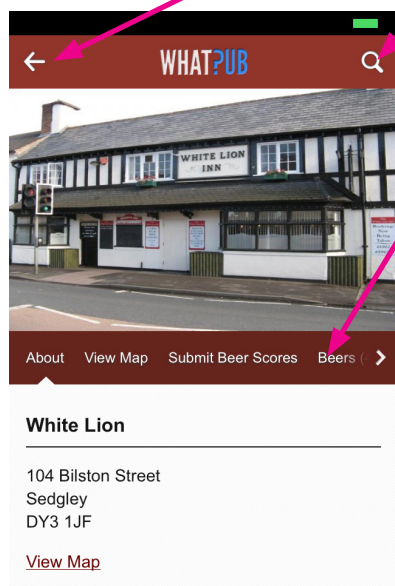

Using whatpub.com On A Mobile Device

A Very Rough & Unauthorised Guide

Tap For Main Menu

Tap for Nearby Pubs

Enter Search Here

- Main menu
- Quick Search
- Search
- About
- Feedback
- FAQs
- Members
- Logout

- Results Menu
- Search Results (#)
- View Map
- Filter Results
- Other Suggestions

Navigate using the back button

New Search

- Pub Info Menu
- About
- View Map
- *Submit Beer Scores
- Beers (#)
- Features (#)
- Facilities (#)
- Nearby Pubs (#)