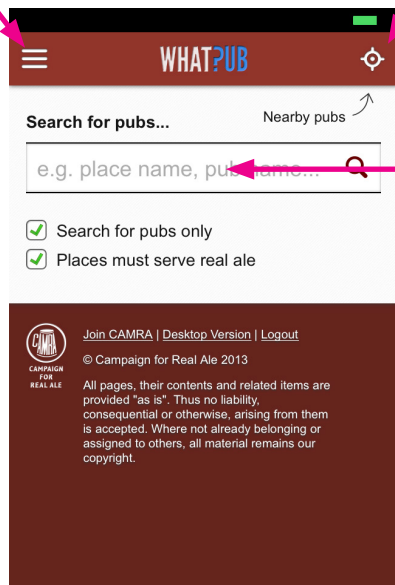

Using whatpub.com On A Mobile Device

A Very Rough & Unauthorised Guide

Tap For Main Menu

Tap for Nearby Pubs

Enter Search Here

- Main menu
- Quick Search
- Search
- About
- Feedback
- FAQs
- Members
- Logout

- Results Menu
- Search Results (#)
- View Map
- Filter Results
- Other Suggestions

Navigate using the back button

New Search

- Pub Info Menu
- About
- View Map
- *Submit Beer Scores
- Beers (#)
- Features (#)
- Facilities (#)
- Nearby Pubs (#)